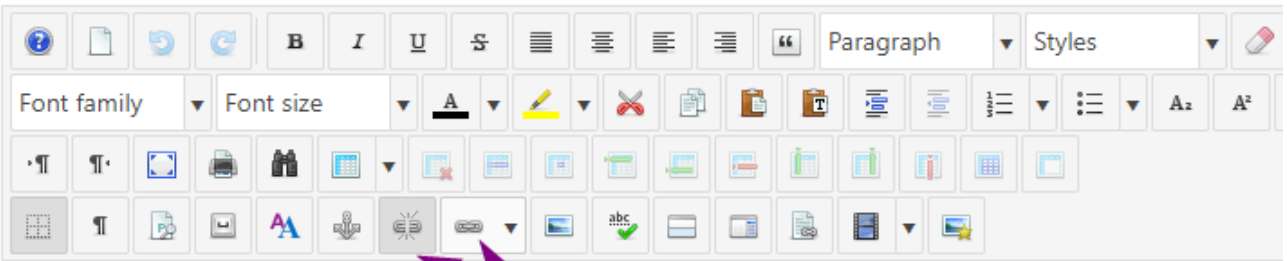

How to edit the 4 boxes / modules (Quality Assurance - PD - New to FET! - Programme Development)

Find WHERE to edit

- Go to Content > Modules
- Search for PD

Edit Link

Save

Save & Close

Close

3.