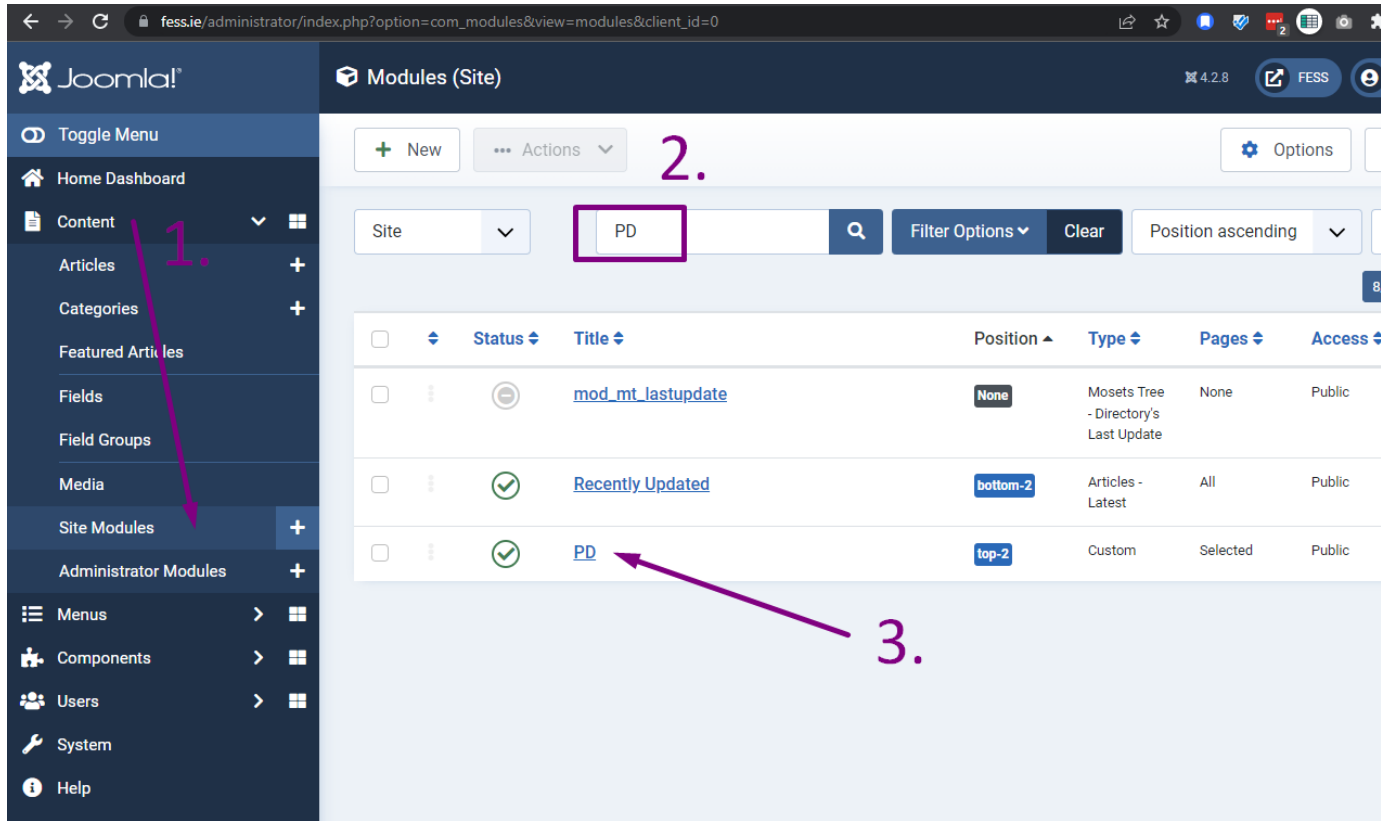

How to edit the 4 boxes / modules (Quality Assurance - PD - New to FET! - Programme Development)

Find WHERE to edit

- Go to Content > Modules
- Search for PD

Edit Link

Save

Save & Close

Close

3.